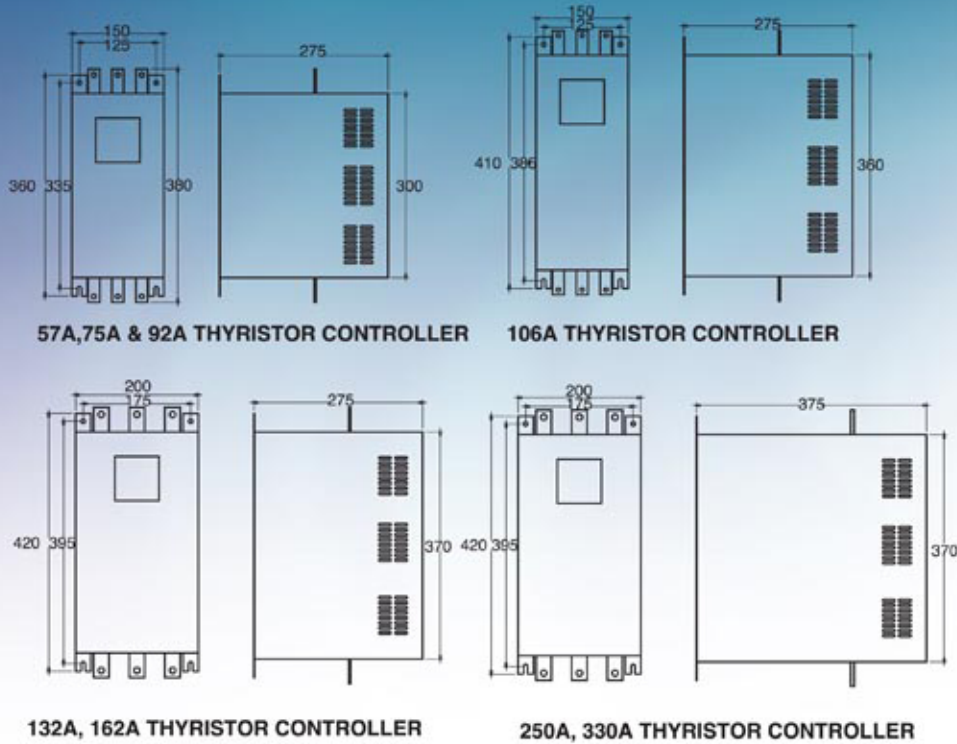

DIMENSION DETAILS (mm)

MANUFACTURED BY

ABI INSTRUMENTS

84, Tiny Sector, Industrial Estate,
Ekkattuthangal, Chennai -600 097
Ph: 91-44-455 400 25

MARKETED BY

PRO-MED INSTRUMENTS (P) LTD

9/1 18th, Avenue, Ashok Nagar, Chennai -600 083
Ph: 91-44-4213 2295 / 4214 2295
e-mail: promedsales@vsnl.net URL: www.promedindia.com